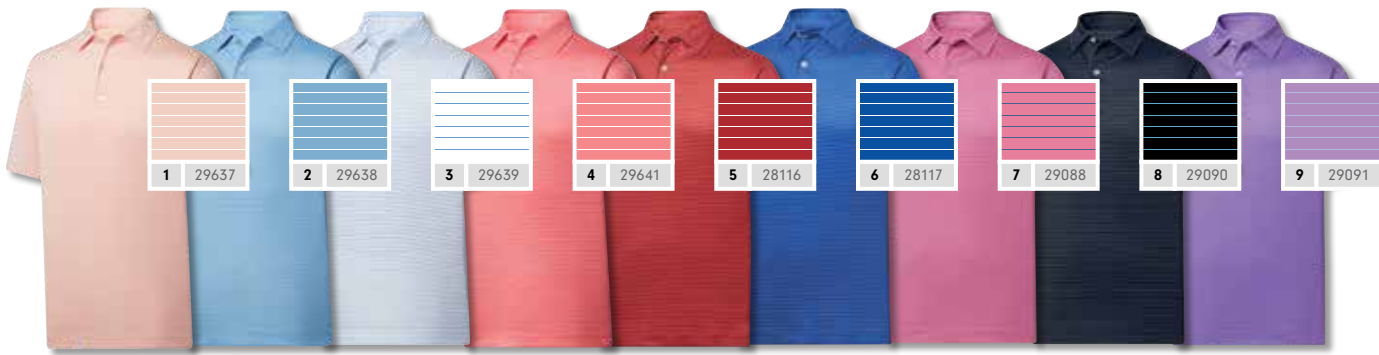

ProDry® Performance Stretch Lisle PinStripe

88% Polyester | 12% Spandex

	SKU	COLOR	SRP	AVAIL	LOGO	S	M	L	XL	XXL	XXXL	TOTAL
12	26621	navy/lime/white	\$72.00	A/O								N/A
13	26622*	white/red/navy	\$72.00	A/O								N/A
14	26623	light blue/white/navy	\$72.00	A/O								
15	26625*	white/lavender/black	\$72.00	A/O								
16	26626	pink azalea/white/navy	\$72.00	A/O								N/A
17	30051	navy/blue/white	\$72.00	A/O								
18	30053	white/navy/blue	\$72.00	A/O								
19	28553*	navy/white/pink	\$72.00	A/O								
20	27978	french blue/hot pink/white	\$72.00	A/O								N/A
21	27979	pink/blue/white	\$72.00	A/O								N/A

ESSENTIALS

ProDry® Performance Solid Lisle Set on Placket, Self Collar

88% Polyester | 12% Spandex

	SKU	COLOR	SRP	AVAIL	LOGO	S	M	L	XL	XXL	XXXL	TOTAL
1	30452	heather pink NEW	\$72.00	6/15/24								N/A
2	28556	white	\$72.00	A/O								
3	28557	black	\$72.00	A/O								
4	28566	crimson	\$72.00	A/O								
5	28559	sky	\$72.00	A/O								
6	28560	navy	\$72.00	A/O								
7	28562	violet	\$72.00	A/O								N/A
8	28564	watermelon	\$72.00	A/O								N/A
9	30453	sunset NEW	\$72.00	6/15/24								N/A
10	28565	forest green	\$72.00	A/O								
11	28558	heather charcoal	\$72.00	A/O								
12	28567	heather navy	\$72.00	A/O								
13	28568	heather red	\$72.00	A/O								
14	28569	heather blue	\$72.00	A/O								
15	28570	heather violet	\$72.00	A/O								N/A
16	28572	heather spearmint	\$72.00	A/O								N/A

ProDry® Performance Stretch Pique Solid

90% Polyester | 10% Spandex

	SKU	COLOR	SRP	AVAIL	LOGO	S	M	L	XL	XXL	XXXL	TOTAL
17	27748	watermelon	\$72.00	A/O								N/A
18	26616	navy	\$72.00	A/O								
19	29632	lavender	\$72.00	A/O								N/A
20	26615	white	\$72.00	A/O								
21	26620	black	\$72.00	A/O								
22	28552	heather charcoal	\$72.00	A/O								
23	27749*	orange	\$72.00	A/O								N/A
24	26617	spearmint	\$72.00	A/O								
25	26618	pink	\$72.00	A/O								
26	26619	lagoon	\$72.00	A/O								