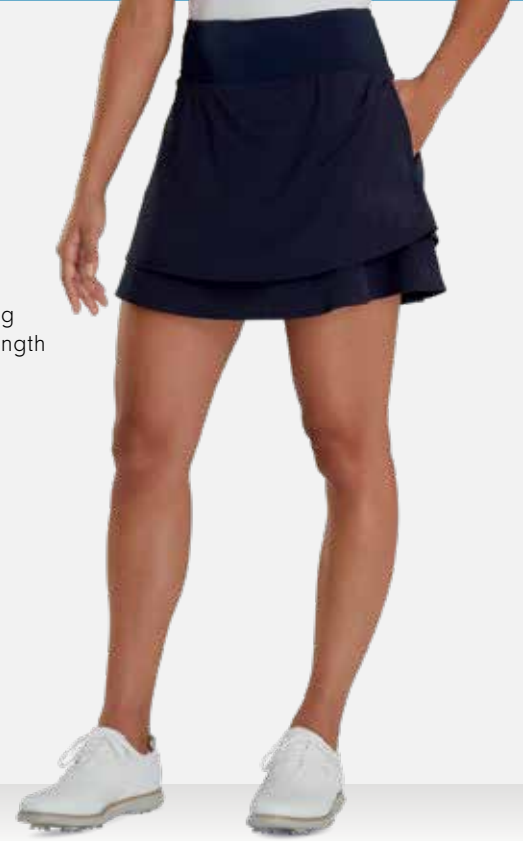

NOTES:

DELIVERY DATE:

PERFORMANCE GOLF SKORTS

APPAREL FIT GUIDE

PERFORMANCE KNIT SKORT

LAYERED KNIT AND LIGHTWEIGHT WOVEN SKORT

Model shown wearing size medium | 17" length

Model shown wearing size medium | 16" length